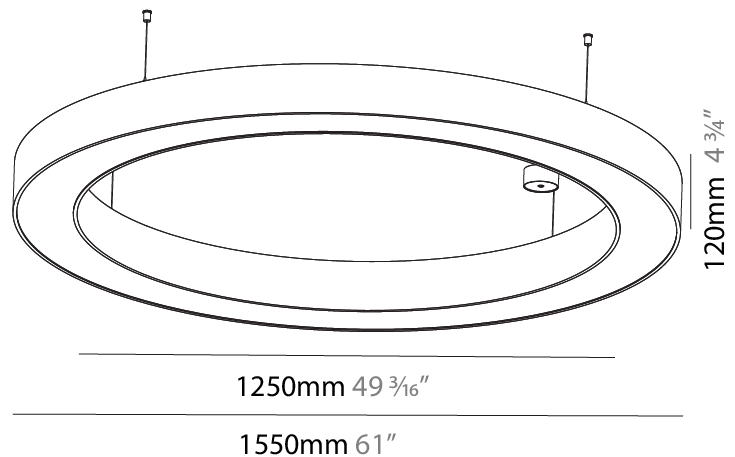

GENERAL

Series: Glorious
Subseries: Glorious
Brand: Prolight
Division: Architectural
Mounting Type: Suspension
Mounting Location: Ceiling
Subcategory: Ambient

PHYSICAL

Shape: Round
Diameter (mm): 1550
Diameter (in): 61
Height (mm): 120
Height (in): 4 3/4
Max. Overall Height (mm): 2120
Max. Overall Height (in): 83 7/16
Light Distribution: Direct / Indirect
Weight (kg): 16.737
Weight (lbs): 36.90
Diffuser: PMMA - Opal or Micro-Prism
Fixture Finish: SSR / BKV / CWI / CRY / HAB / LAG / UFT / ITA / RUA / RUR / MIC / FTG / MYG / TWT / LOD / PUS / FRO / FUP / KIA / POP / BLS / SPG / MEY / GOH / GUM / CHC / COM / ABZ / JAG / OBR / MOS / ROR
Fixture Material: Aluminum

ELECTRICAL

Lamp Type: LED (Zhaga Standard)
Input Wattage (W): 110
Total Output Wattage (W): 88 / 70.4 (3500K)
Dimming: Non-Dimming / Phase Dimming (120Vac only) / 0-10V Dimming
Driver Included: Yes
Driver Location: Integrated
Driver Type: Constant Current - 120 / 277Vac
Driver Class: Class 2
Input Voltage (V): 120 - 277
Constant Current (MA): 350 / 700/800 (3500K)

LED

Color Temperature (°K): 3000 / 3500 / 4000
Max. Delivered Lumen (lm): 6920 / 7164 / 7310 Direct / 4530 / 4938 / 4790 Indirect
CRI: >80 CRI
Efficiency (%): 68
Lamp Life (hrs): 50000

OPTICAL

RATINGS AND CERTIFICATIONS

Certified By: Certified for North American Standards
IP rating: IP20