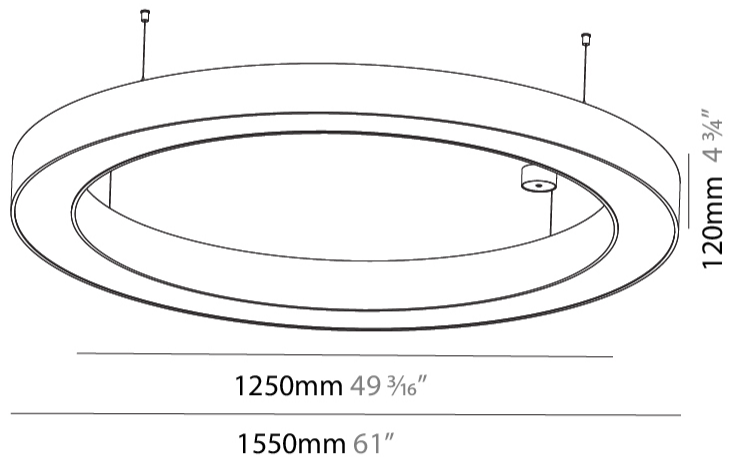

GENERAL

Series: Glorious
Subseries: Glorious
Brand: Prolight
Division: Architectural
Mounting Type: Suspension
Mounting Location: Ceiling
Subcategory: Ambient

PHYSICAL

Shape: Round
Diameter (mm): 1550
Diameter (in): 61
Height (mm): 120
Height (in): 4 ¾
Max. Overall Height (mm): 2120
Max. Overall Height (in): 83 ⅞
Light Distribution: Direct
Weight (kg): 16.737
Weight (lbs): 36.82
Diffuser: PMMA - Opal or Micro-Prism
Fixture Finish: SSR / BKV / CWI / CRY / HAB / LAG / UFT / ITA / RUA / RUR / MIC / FTG / MYG / TWT / LOD / PUS / FRO / FUP / KIA / POP / BLS / SPG / MEY / GOH / GUM / CHC / COM / ABZ / JAG / OBR / MOS / ROR
Fixture Material: Aluminum

ELECTRICAL

Lamp Type: LED (Zhaga Standard)
Input Wattage (W): 75
Total Output Wattage (W): 60 / 48 (3500K)
Dimming: Non-Dimming / Phase Dimming (120Vac only) / 0-10V Dimming
Driver Included: Yes
Driver Location: Integrated
Driver Type: Constant Current
Driver Class: Class 2
Input Voltage (V): 120 - 277
Constant Current (MA): 350 / 700/800 (3500K)

LED

Color Temperature (°K): 3000 / 3500 / 4000
Max. Delivered Lumen (lm): 6920 / 7164 / 7310
CRI: >80 CRI
Efficiency (%): 0.65
Lamp Life (hrs): 50000

OPTICAL

RATINGS AND CERTIFICATIONS

Certified By: Certified for North American Standards
IP rating: IP20