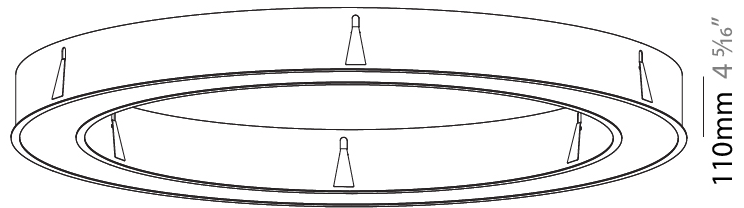

GENERAL

Series: Glorious
Subseries: Glorious
Brand: Prolicht
Division: Architectural
Mounting Type: Recessed
Mounting Location: Ceiling
Subcategory: Ambient

PHYSICAL

Shape: Round
Diameter (mm): 1570
Diameter (in): 61 ¹³/₁₆
Height (mm): 110
Height (in): 4 ⁵/₁₆
Min. Recessing Depth (mm): 120
Min. Recessing Depth (in): 4 ³/₄
Light Distribution: Direct
Weight (kg): 16.624
Weight (lbs): 36.65
Diffuser: PMMA - Opal or Micro-Prism
Fixture Finish: SSR / BKV / CWI / CRY / HAB / LAG / UFT / ITA / RUA / RUR / MIC / FTG / MYG / TWT / LOD / PUS / FRO / FUP / KIA / POP / BLS / SPG / MEY / GOH / GUM / CHC / COM / ABZ / JAG / OBR / MOS / ROR
Fixture Material: Aluminum
Cut-out Measurements: 1560mm / 61 7/16" x 1240mm / 48 13/16"

ELECTRICAL

Lamp Type: LED (Zhaga Standard)
Input Wattage (W): 75
Total Output Wattage (W): 60 / 48 (3500K)
Dimming: Non-Dimming / Phase Dimming (120Vac only) / 0-10V Dimming
Driver Included: Yes
Driver Location: Integrated
Driver Type: Constant Current - 120 / 277Vac
Driver Class: Class 2
Input Voltage (V): 120 - 277
Constant Current (MA): 350 / 700/800 (3500K)

LED

Color Temperature (°K): 3000 / 3500 / 4000
Max. Delivered Lumen (lm): 6920 / 7164 / 7310
CRI: >80 CRI
Efficiency (%): 65
Lamp Life (hrs): 50000

OPTICAL

RATINGS AND CERTIFICATIONS

Certified By: Certified for North American Standards
IP rating: IP20

PROJECT
TYPE
SPECIFIER
QUANTITY
DATE

Ø 1228mm 48 ³/₈"

Ø 1570mm 61 ¹³/₁₆"

110mm 4 ⁵/₁₆"

1560mm x 1240mm
61 7/16" x 48 13/16"

120mm
4 3/4"

10 - 15mm
3/8" - 9/16"