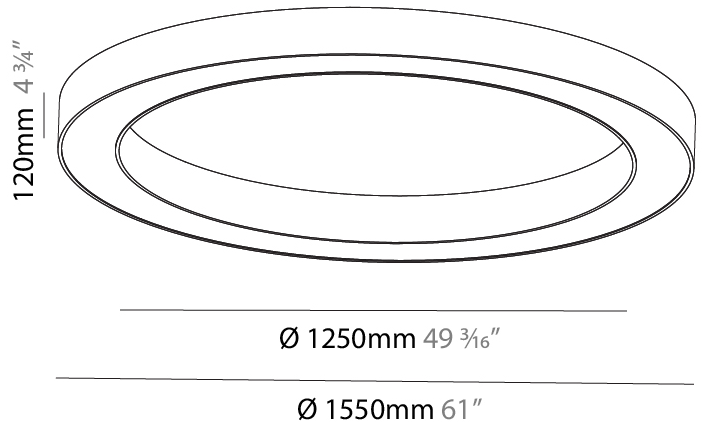

1. To build a product code in our configurator select the specify button on the base model # product page
2. To build a manual product code on this datasheet choose from the options listed below in blue font and add the suffix to the base model #

GENERAL

Series: Glorious
Subseries: Glorious
Brand: Prolight
Division: Architectural
Mounting Type: Surface
Mounting Location: Ceiling
Subcategory: Ambient

PHYSICAL

Shape: Round
Diameter (mm): 1550
Diameter (in): 61
Height (mm): 120
Height (in): 4 3/4
Light Distribution: Direct
Weight (kg): 15.706
Weight (lbs): 34.55
Diffuser: PMMA - Opal or Micro-Prism
Fixture Finish: SSR / BKV / CWI / CRY / HAB / LAG / UFT / ITA / RUA / RUR / MIC / FTG / MYG / TWT / LOD / PUS / FRO / FUP / KIA / POP / BLS / SPG / MEY / GOH / GUM / CHC / COM / ABZ / JAG / OBR / MOS / ROR
Fixture Material: Aluminum

ELECTRICAL

Lamp Type: LED (Zhaga Standard)
Input Wattage (W): 75
Total Output Wattage (W): 60 / 48 (3500K)
Dimming: Non-Dimming / Phase Dimming (120Vac only) / 0-10V Dimming
Driver Included: Yes
Driver Location: Integrated
Driver Type: Constant Current - 120 / 277Vac
Driver Class: Class 2
Input Voltage (V): 120 - 277
Constant Current (MA): 350 / 700/800 (3500K)

LED

Color Temperature (°K): 3000 / 3500 / 4000
Max. Delivered Lumen (lm): 6920 / 7164 / 7310
CRI: >80 CRI
Efficiency (%): 65
Lamp Life (hrs): 50000

OPTICAL

RATINGS AND CERTIFICATIONS

Certified By: Certified for North American Standards
IP rating: IP20